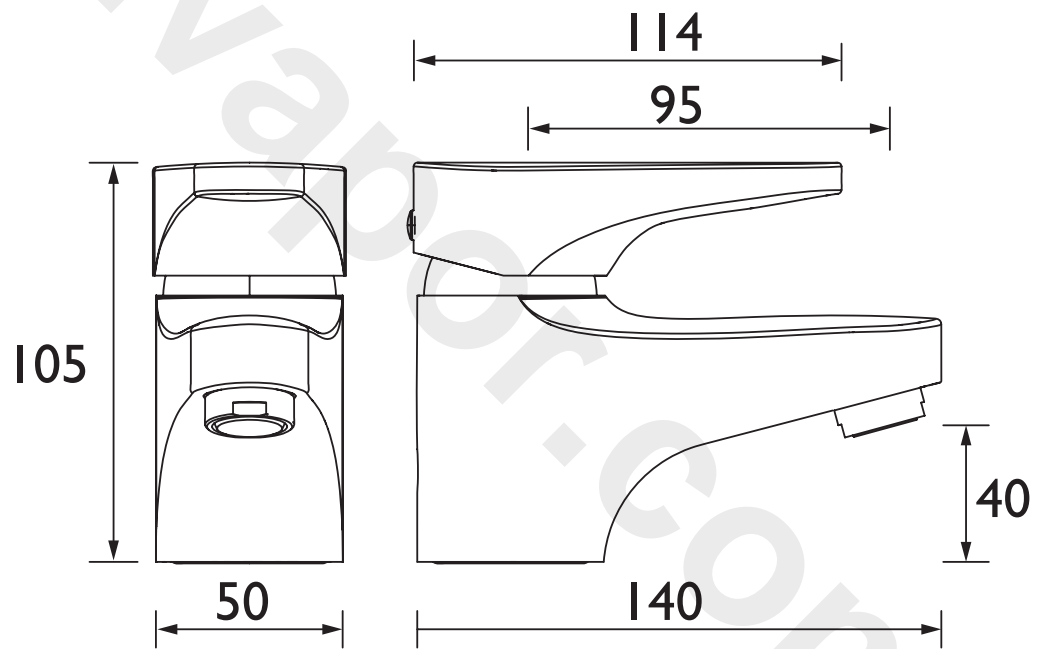

Features:

- Long life ceramic cartridge for added durability and ease of use
- Metal fixing nut for added durability
- Flexible tails included
- Metal handle
- Chrome plated to BS EN 248

Product Certifications:

For more products, visit our website:
<http://www.bristan.com>

Specification

Product Type:	Bathroom Tap
Main Construction Material:	Brass
Mount Type:	Deck
Handle Type:	Single Lever
Connection Inlet:	1/2" Flexi Tails 300mm
Connection Outlet:	3.5l/min Flow Limiting M24 Aerator
Number of Tap Holes:	1
Valve/Cartridge Type:	40mm Cartridge
Plumbing System Requirements:	Suitable for all plumbing systems
Minimum Dynamic Pressure:	0.2 Bar
Maximum Dynamic Pressure:	5.0 Bar
Maximum Hot Water Temperature: °C	65
Maximum Static Pressure: (bar)	10
Flow Type:	Single Flow
Isolation Included:	No

Dimensions (measurements in mm)

Flow Rates (l/min)

System Pressure (bar)	0.2	0.5	1	2	3	5
JU EBAS C	2.1	3.2	3.5	3.5	3.5	3.5

TECHNICAL DATA SHEET

BRISTAN